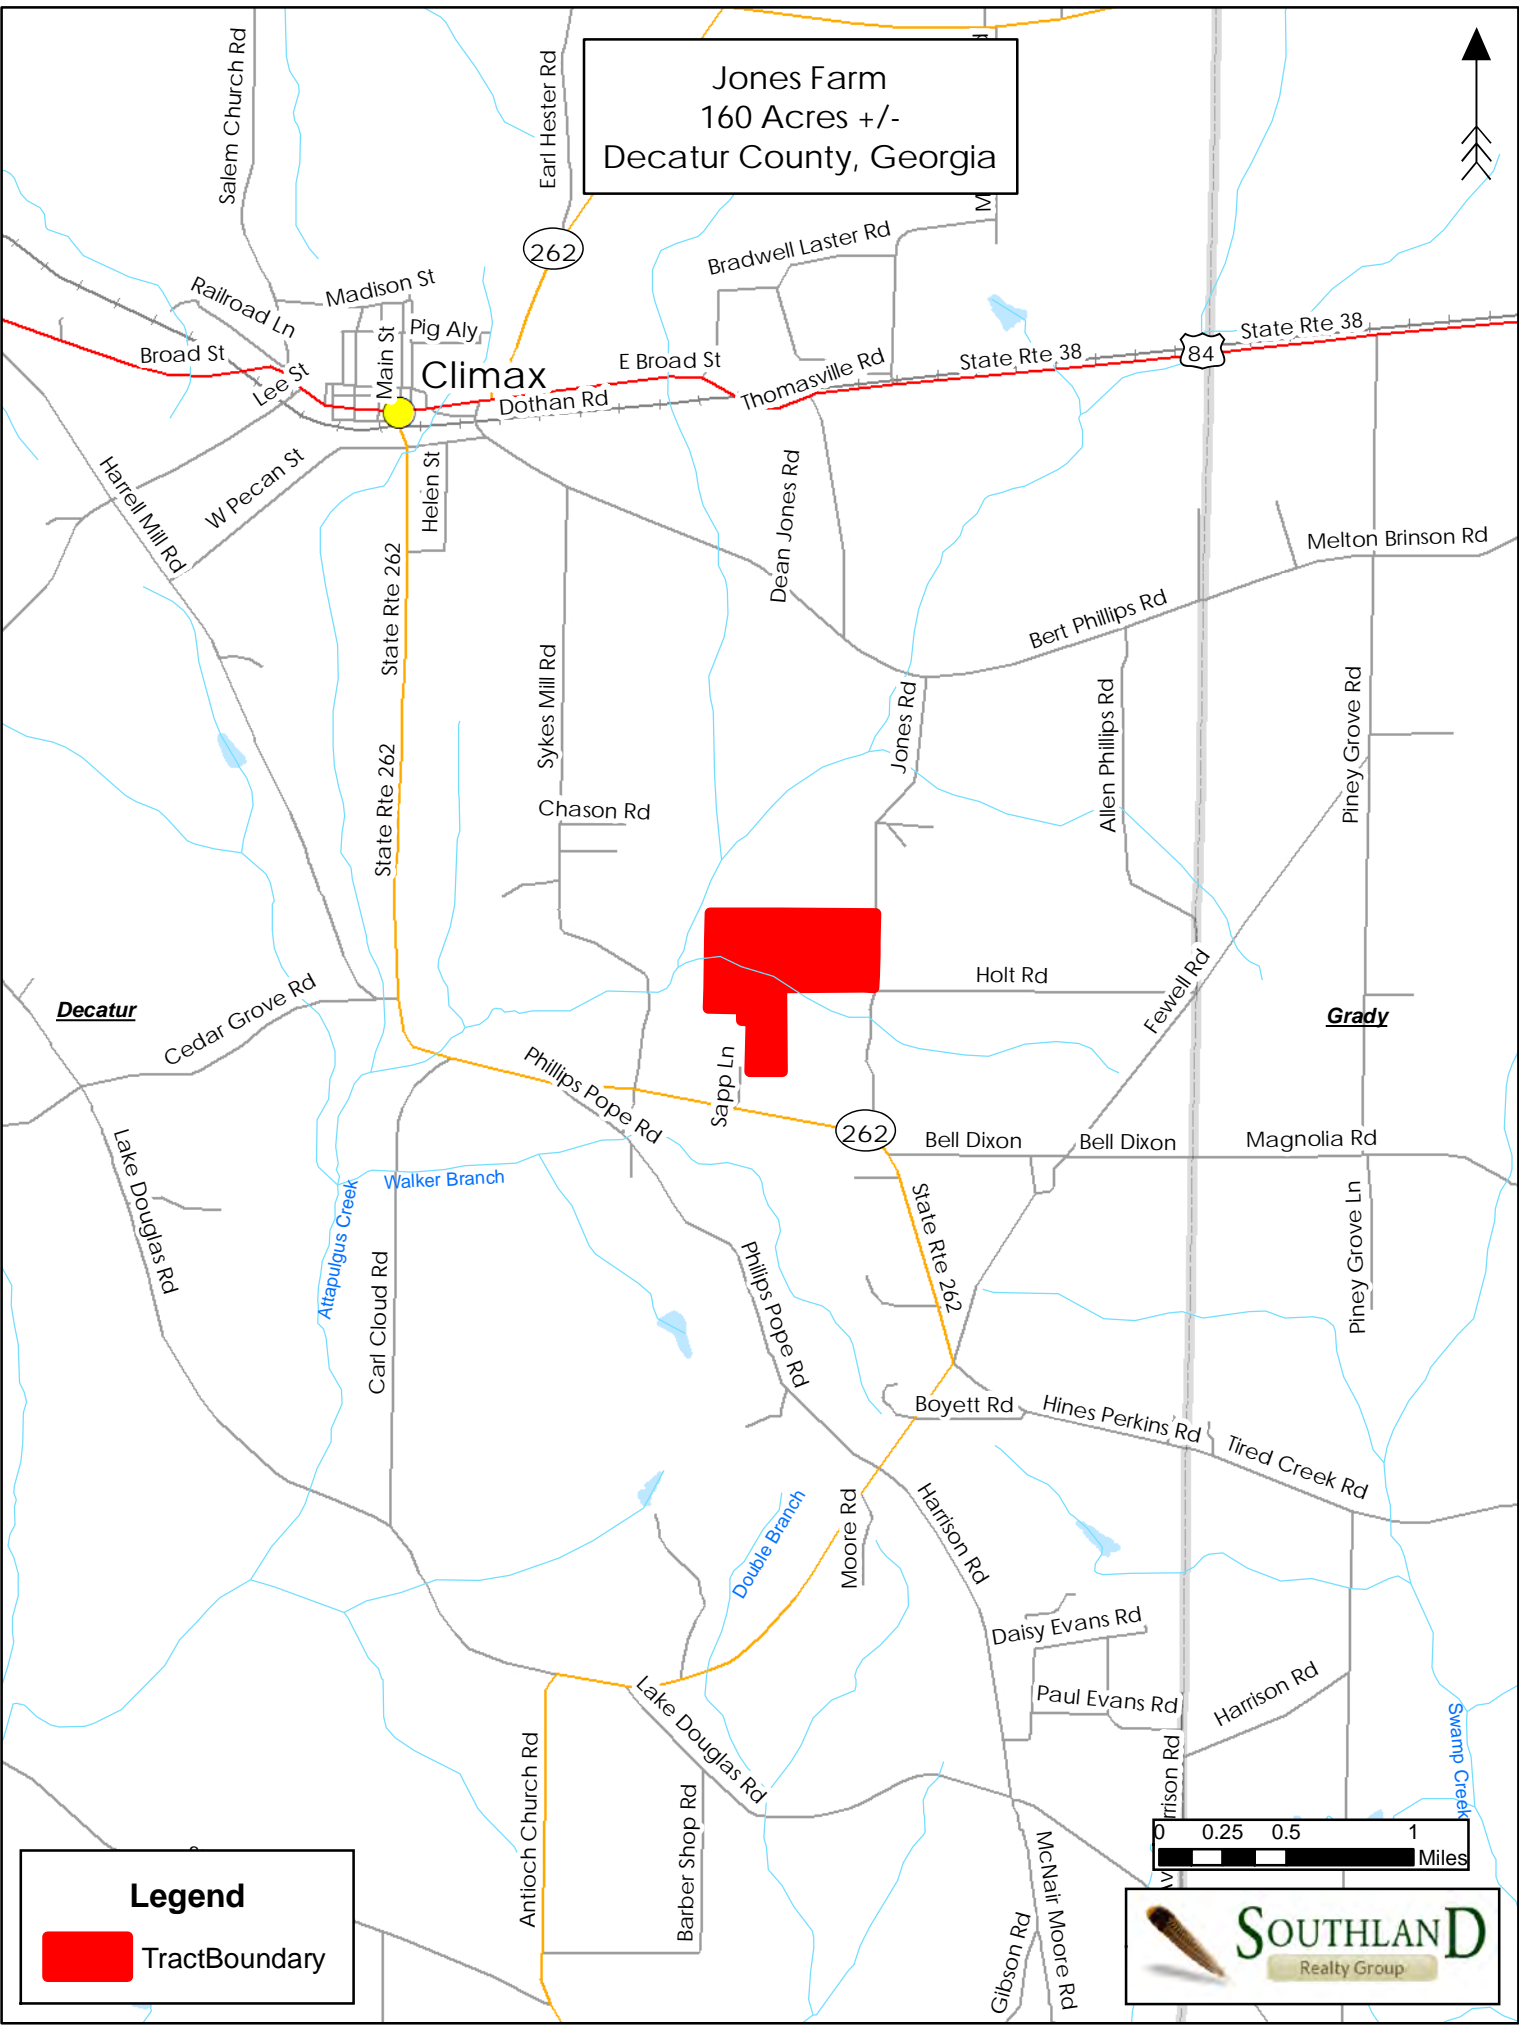

Jones Farm
160 Acres +/-
Decatur County, Georgia

Legend

 TractBoundary

SOUTHLAND
Realty Group

Jones Farm
160 Acres +/-
Decatur County, Georgia

Legend

 TractBoundary

Jones Farm
160 Acres +/-
Decatur County, Georgia

Jones Rd

Holt Rd

Sapp Ln

State Rte 262

Antioch Church Rd

Legend

 TractBoundary

SOUTHLAND
Realty Group

Jones Farm
160 Acres +/-
Decatur County, Georgia

Legend

 TractBoundary

SOUTHLAND
Realty Group