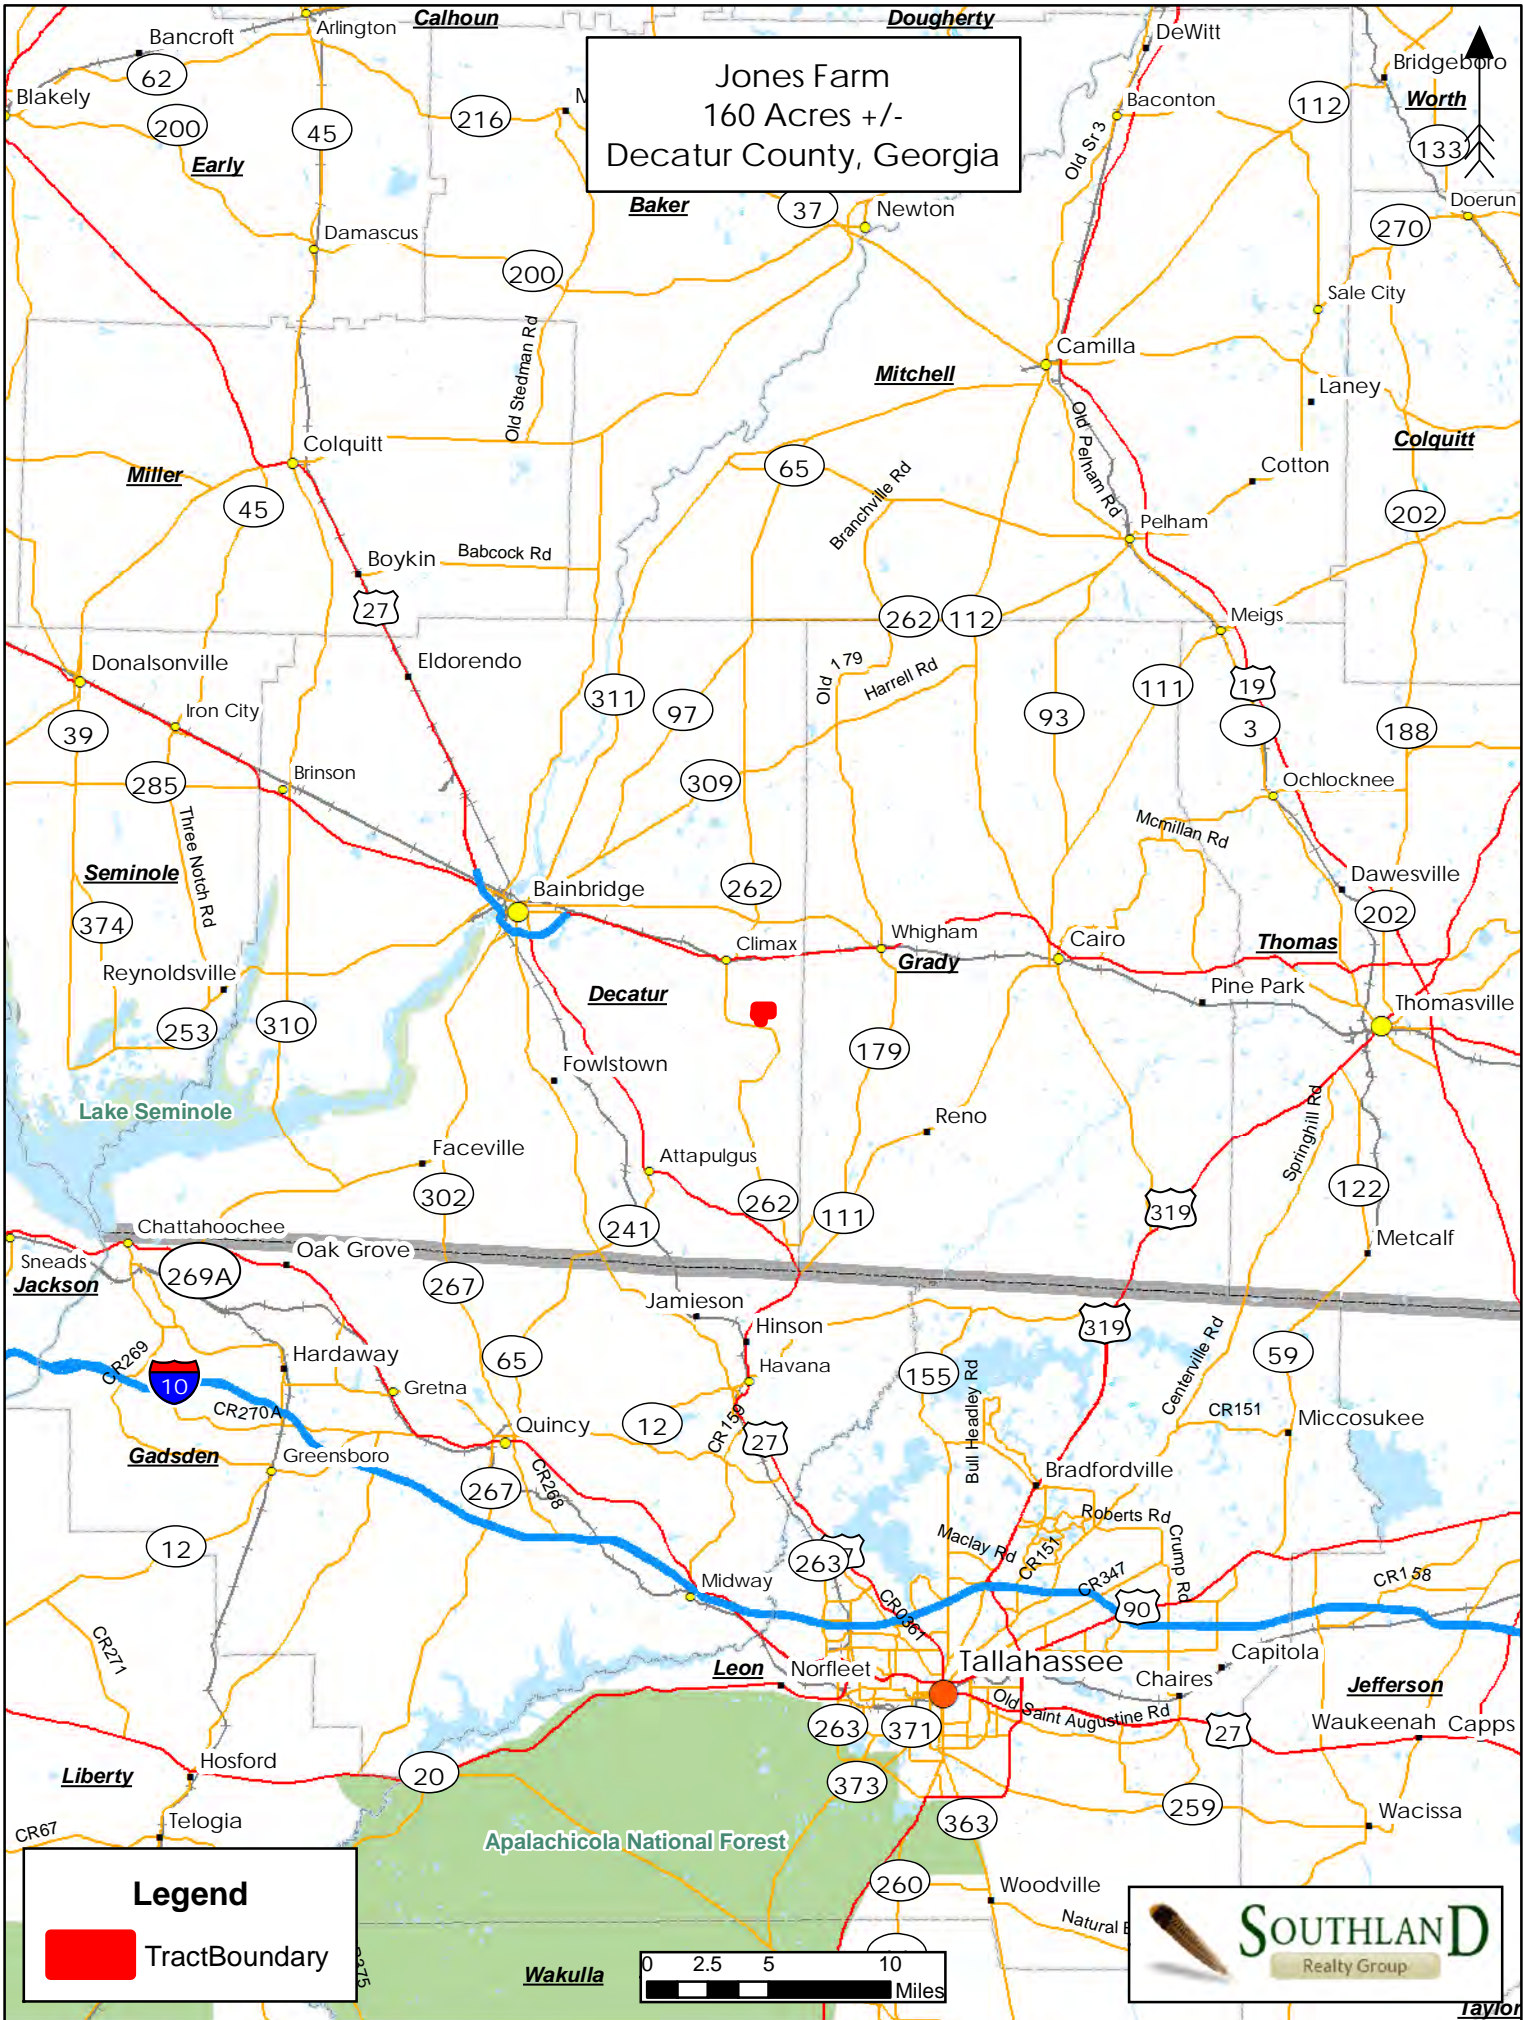

Jones Farm
160 Acres +/-
Decatur County, Georgia

Legend

 TractBoundary

SOUTHLAND
Realty Group

Jones Farm
160 Acres +/-
Decatur County, Georgia

Legend

 TractBoundary

Jones Farm
160 Acres +/-
Decatur County, Georgia

Jones Rd

Holt Rd

Sapp Ln

State Rte 262

Antioch Church Rd

Legend

 TractBoundary

SOUTHLAND
Realty Group

Jones Farm
160 Acres +/-
Decatur County, Georgia

Legend

 TractBoundary

SOUTHLAND
Realty Group